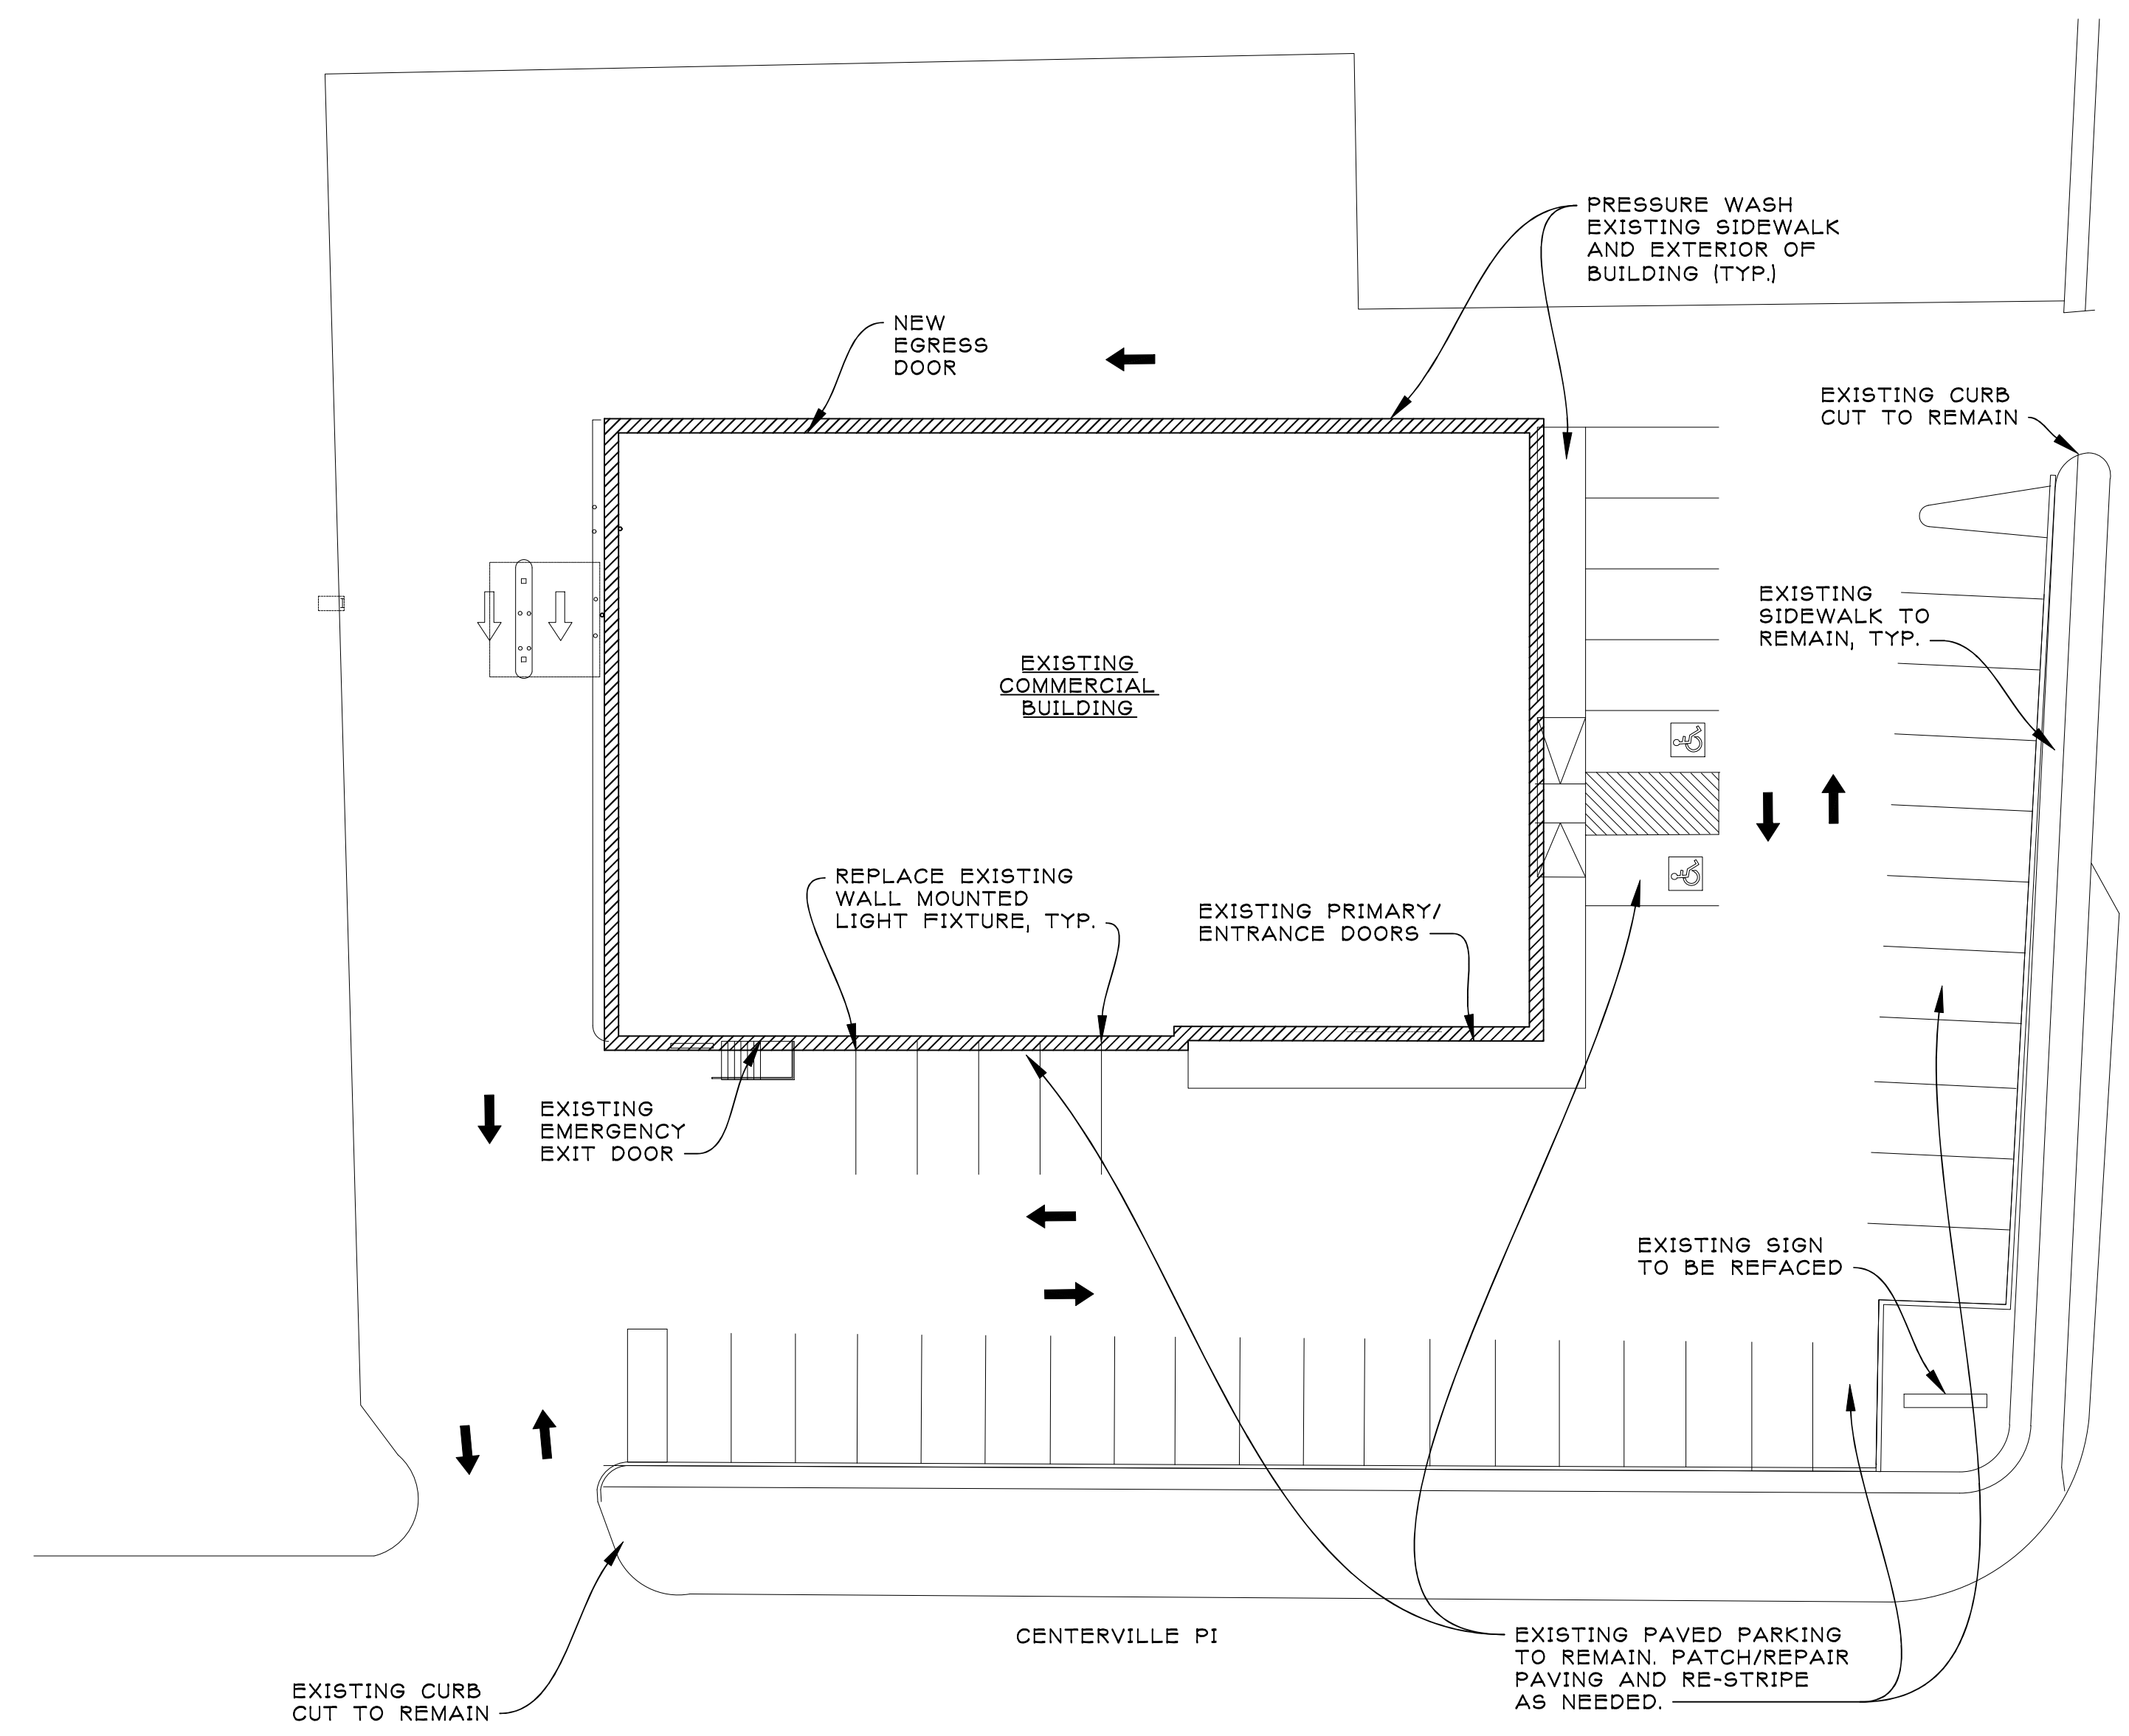

FLOOR PLAN

**DOLLAR
GENERAL**
114 NORTH MAIN ST.,
NORTH SYRACUSE, NY 13212

ISSUED FOR:
OWNER REVIEW 08/29/2025
BIDS & PERMITS 09/11/2025

DO NOT SCALE PRINTS
USE FIGURED DIMENSIONS ONLY
JOB NO.

25075

A100

ARCHITECTURAL SITE PLAN

SCALE: 1" = 20'-0"